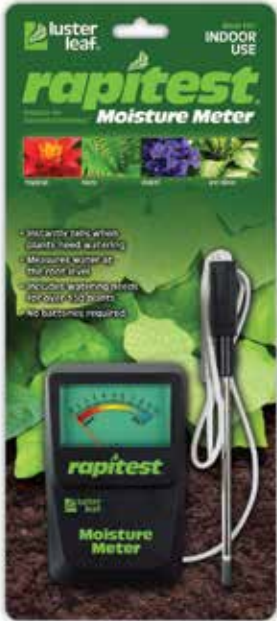

Digital 3-Way Analyzer

1835 - 3 Per Case

The Digital 3-Way Analyzer provides gardeners the ability to easily test and read soil pH, fertility and temperature.

Easy to read display.

Electronic 4-Way Analyzer

1880 - 3 Per Case

Meter measures soil pH, soil moisture, sunlight and combined N-P-K levels. No batteries required.

RAPITEST MOISTURE AND LIGHT METERS

Moisture Meter

1820 - 6 Per Case

Instantly tells when plants need watering. Measures water at the root level. No batteries required.

Light & Moisture Meter

1830 - 6 Per Case

Indicates when plants need watering & measures how much light your plants are receiving. No batteries required.

Light Intensity Meter

1877 - 6 Per Case

Designed to measure plant light requirements: Sunlight, metal halide, fluorescent and others. No batteries required.

Digital Moisture Meter

1825 - 12 Per Case

This handsome digital meter provides instant soil moisture readings. It checks the moisture level where it counts, at root level. Use for vegetables, flowers, fruits or landscaping plants of all kinds. Batteries included.