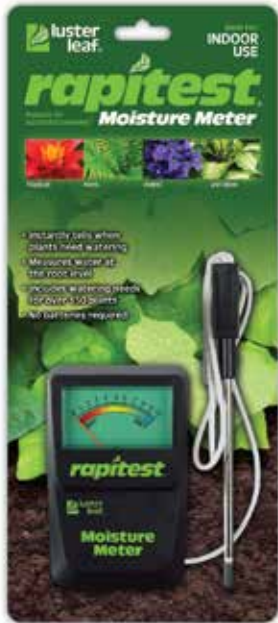

### Dial Soil Thermometer

1630 - 6 Per Case

### Dial Compost Thermometer

1635 - 6 Per Case

19 inch Probe

Successful Results

### Moisture Meter

**1820** - 6 Per Case

Instantly tells when plants need watering. Measures water at the root level. No batteries required.